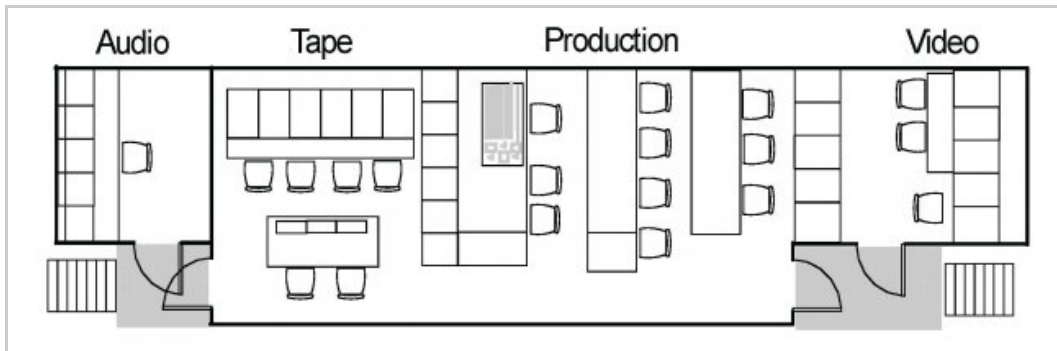

### Dimensions/Power

208v, 3 phase, 200amp  
150' Camlock cable  
12 ton HVAC  
52' trailer with AC  
31' X 4" expando  
13'6" height clear  
8'6" wide clear (transport)  
80,000 lbs